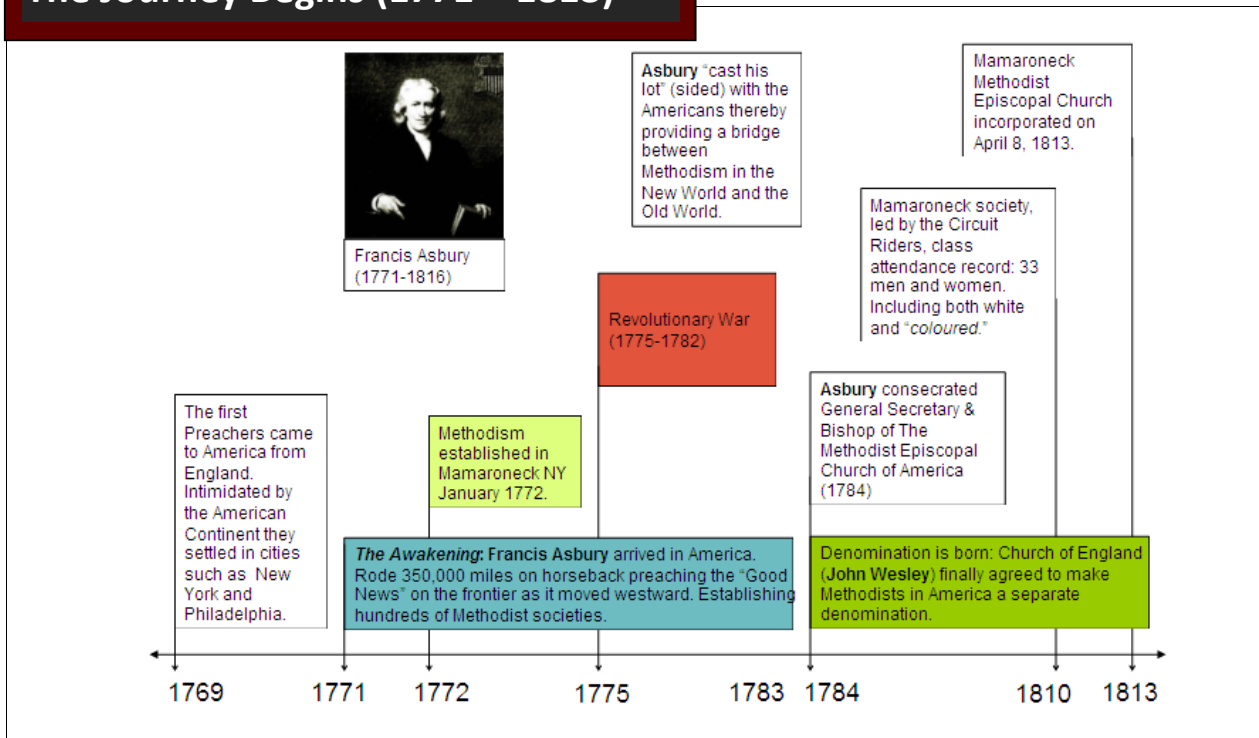

ASBURY IN THE COLONIES

According to his journal, Asbury finally preached in current day Westchester County at New Rochelle on December 10th 1771. Passing through Rye, it

About

History | Graphical Timeline (1771–present)

Mamaroneck United Methodist Church – An Historical Overview

The Journey Begins (1771 – 1813)

Establishing a Church in Mamaroneck (1814 – 1900)

Establishing a Church in Mamaroneck (1814 – 1900 contd)

The Church Enters the Twentieth Century (1900-1960)