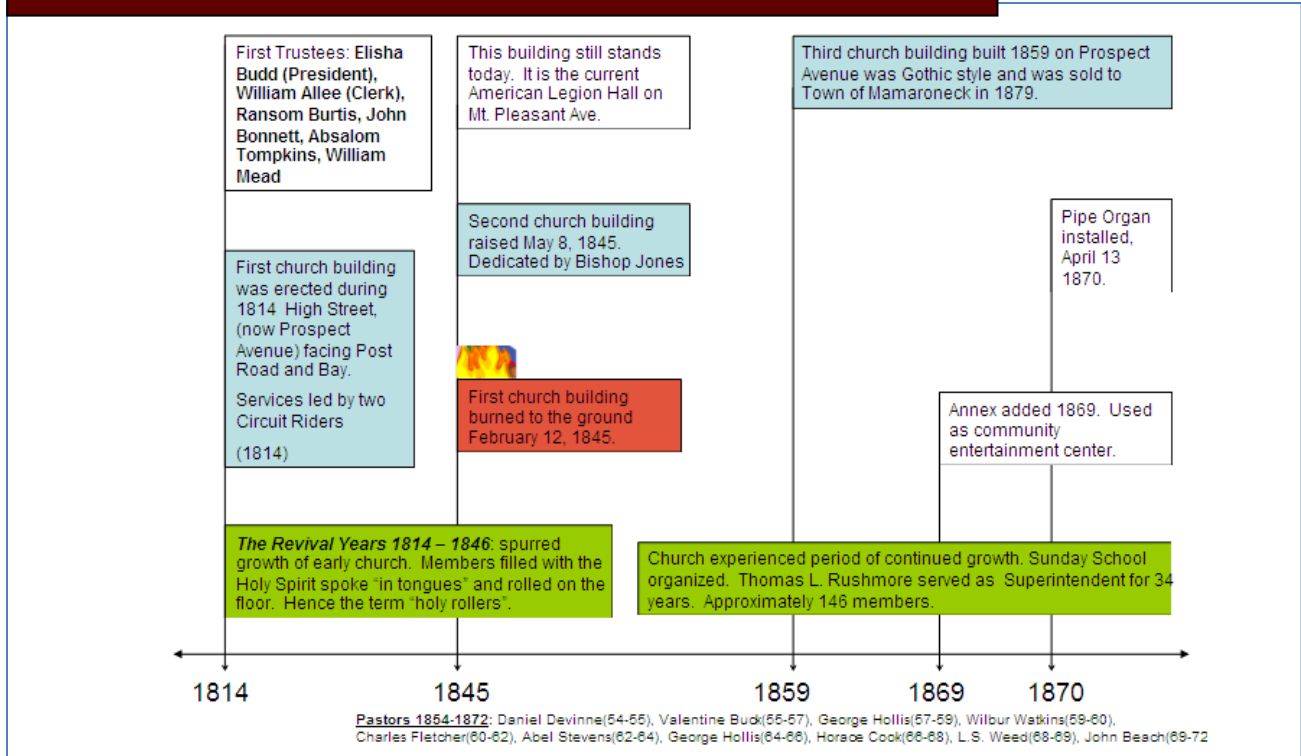

ASBURY IN THE COLONIES

According to his journal, Asbury finally preached in current day Westchester County at New Rochelle on December 10th 1771. Passing through Rye, it

About

History | Graphical Timeline (1771–present)

Mamaroneck United Methodist Church – An Historical Overview

The Journey Begins (1771 – 1813)

Establishing a Church in Mamaroneck (1814 – 1900)

Establishing a Church in Mamaroneck (1814 – 1900 contd)

The Church Enters the Twentieth Century (1900-1960)