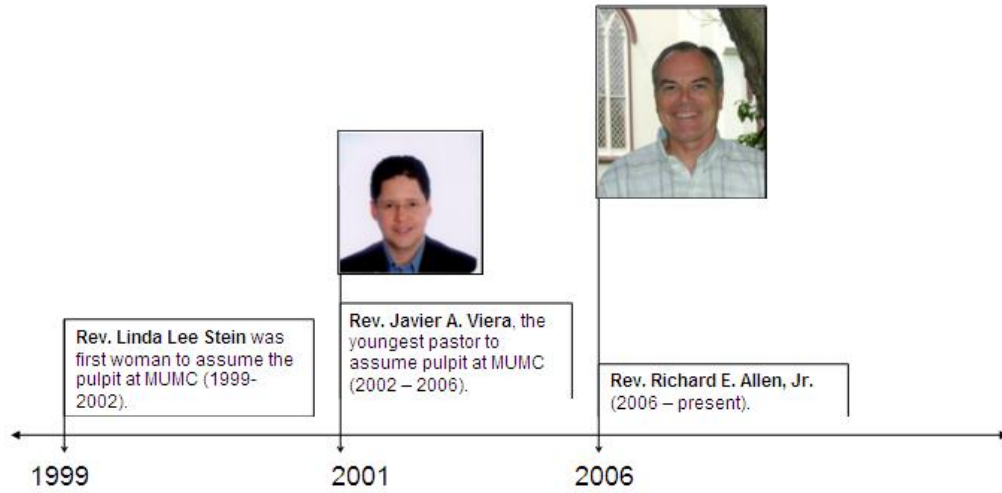

The Age of Apathy (1999 – Present)