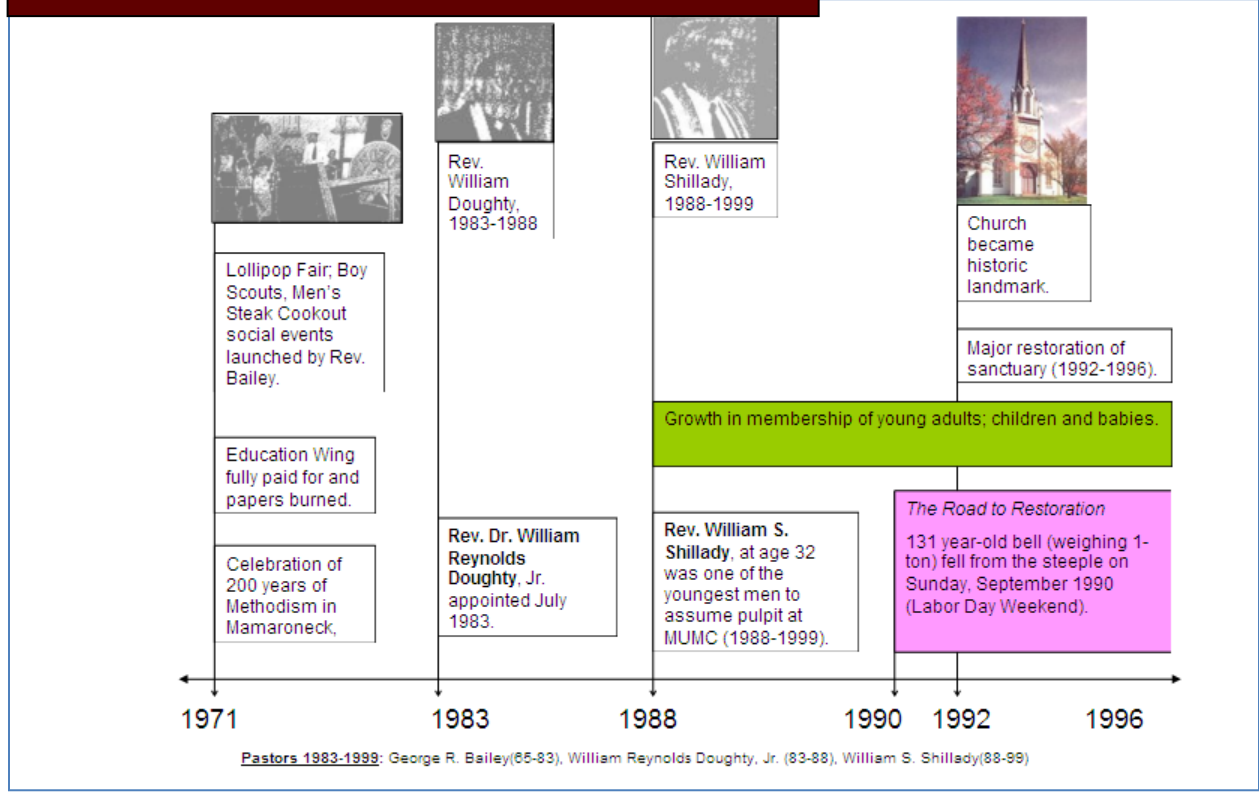

ASBURY IN THE COLONIES

According to his journal, Asbury finally preached in current day Westchester County at New Rochelle on December 10th 1771. Passing through Rye, it

About

History | Graphical Timeline (1771–present)

Mamaroneck United Methodist Church – An Historical Overview

The Journey Begins (1771 – 1813)

Establishing a Church in Mamaroneck (1814 – 1900)

Establishing a Church in Mamaroneck (1814 – 1900 contd)

The Church Enters the Twentieth Century (1900-1960)

The Age of Disenchantment (1960 – 1990)

The Age of Apathy (1999 – Present)

Pastors 1999-Present: Linda Stein(99-02), Javier A. Viera (02-06), Richard E. Allen, Jr.(06-present)

The Age of Apathy (1990 – Present, Cont'd)