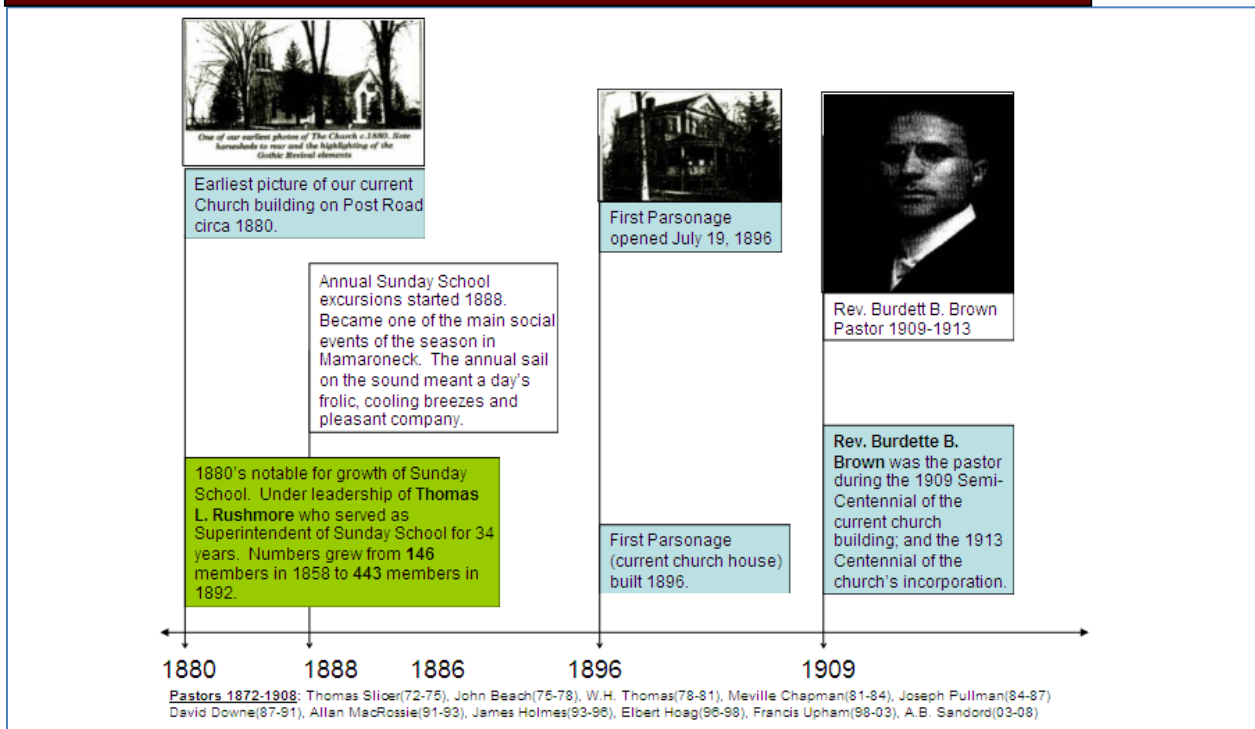

Mamaroneck United Methodist Church – An Historical Overview

The Journey Begins (1771 – 1813)

Establishing a Church in Mamaroneck (1814 – 1900)

Establishing a Church in Mamaroneck (1814 – 1900 contd)

The Church Enters the Twentieth Century (1900-1960)