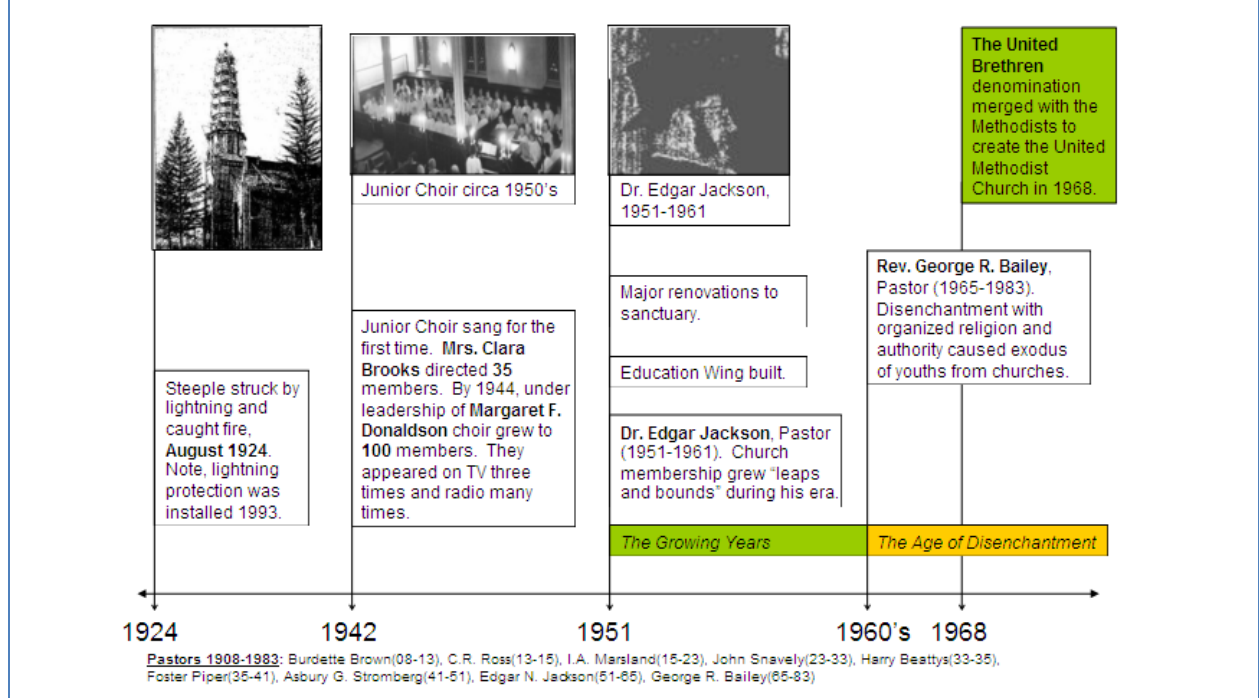

ASBURY IN THE COLONIES

According to his journal, Asbury finally preached in current day Westchester County at New Rochelle on December 10th 1771. Passing through Rye, it

About

History | Graphical Timeline (1771–present)

Mamaroneck United Methodist Church – An Historical Overview

The Journey Begins (1771 – 1813)

Establishing a Church in Mamaroneck (1814 – 1900)

Establishing a Church in Mamaroneck (1814 – 1900 contd)

The Church Enters the Twentieth Century (1900-1960)

The Age of Disenchantment (1960 – 1990)

The Age of Apathy (1999 – Present)

Pastors 1999-Present: Linda Stein(99-02), Javier A. Viera (02-06), Richard E. Allen, Jr.(06-present)

The Age of Apathy (1990 – Present, Cont'd)